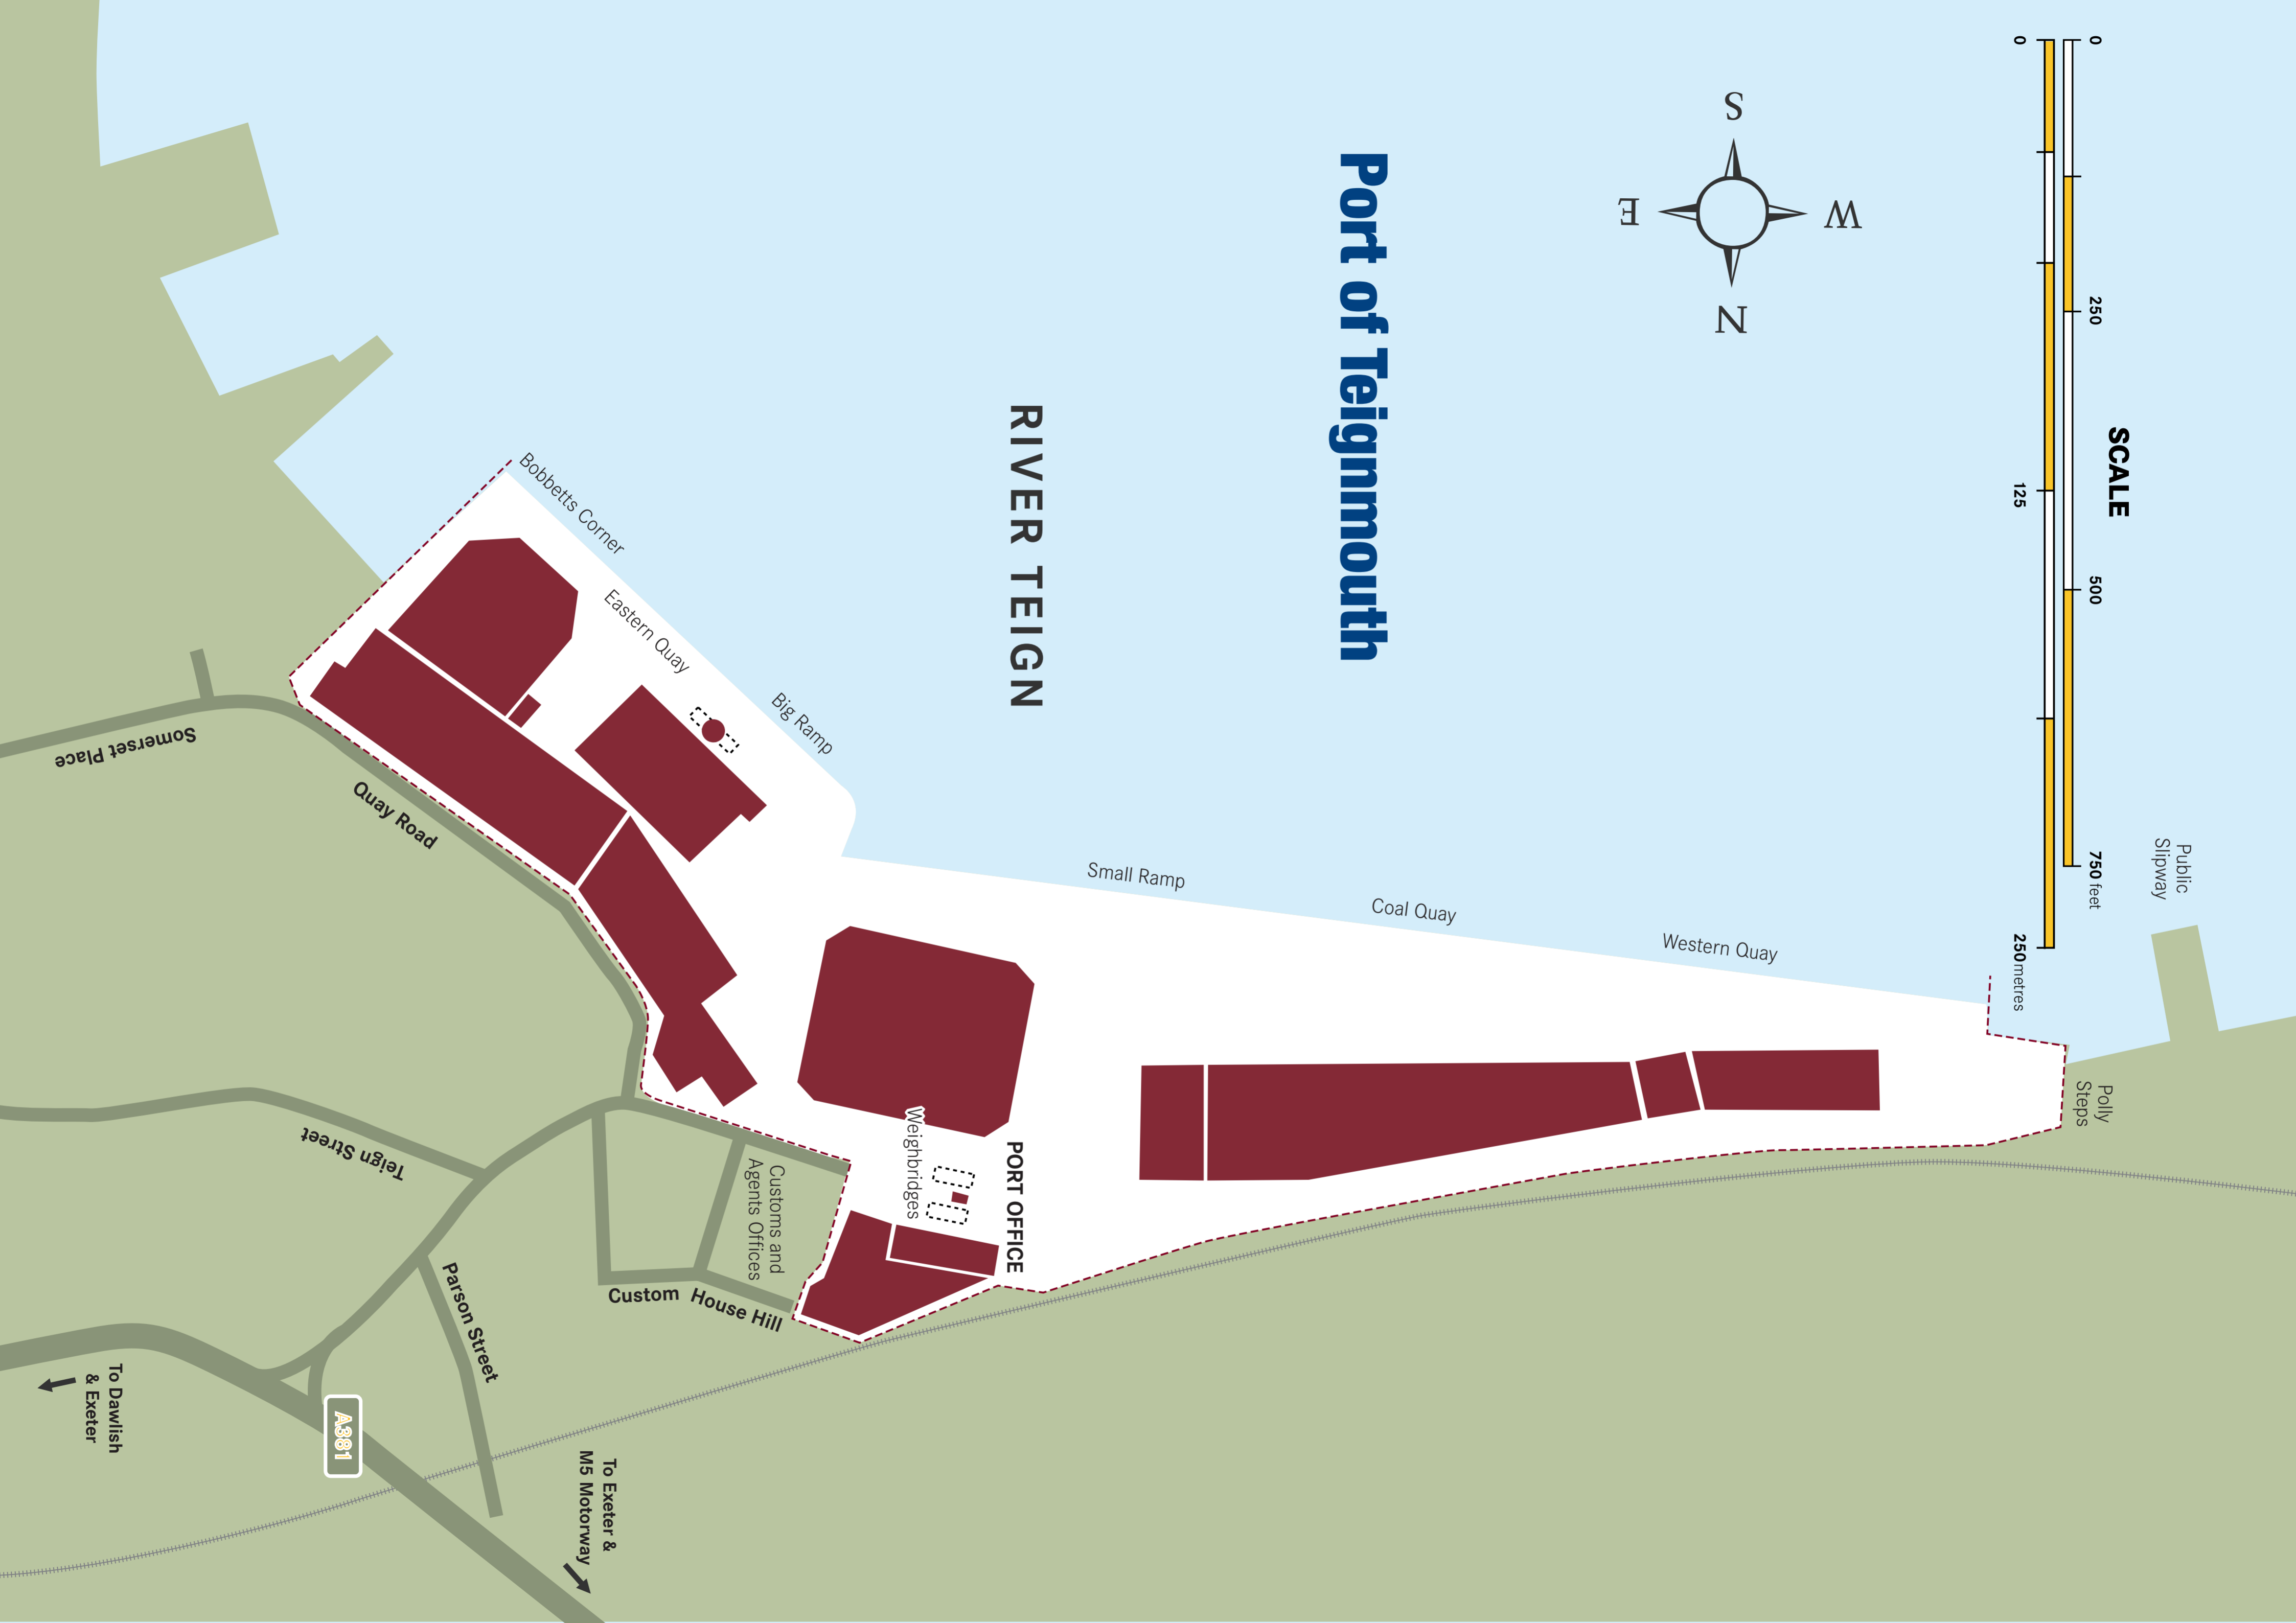

Public Slipway

# Port of Teignmouth

## RIVER TEIGN

Somerset Place

Quay Road

Teign Street

Parson Street

To Dawlish & Exeter

To Exeter & M5 Motorway

Bobbets Corner

Eastern Quay

Big Ramp

Small Ramp

Coal Quay

Western Quay

Weighbridges

PORT OFFICE

Customs and Agents Offices