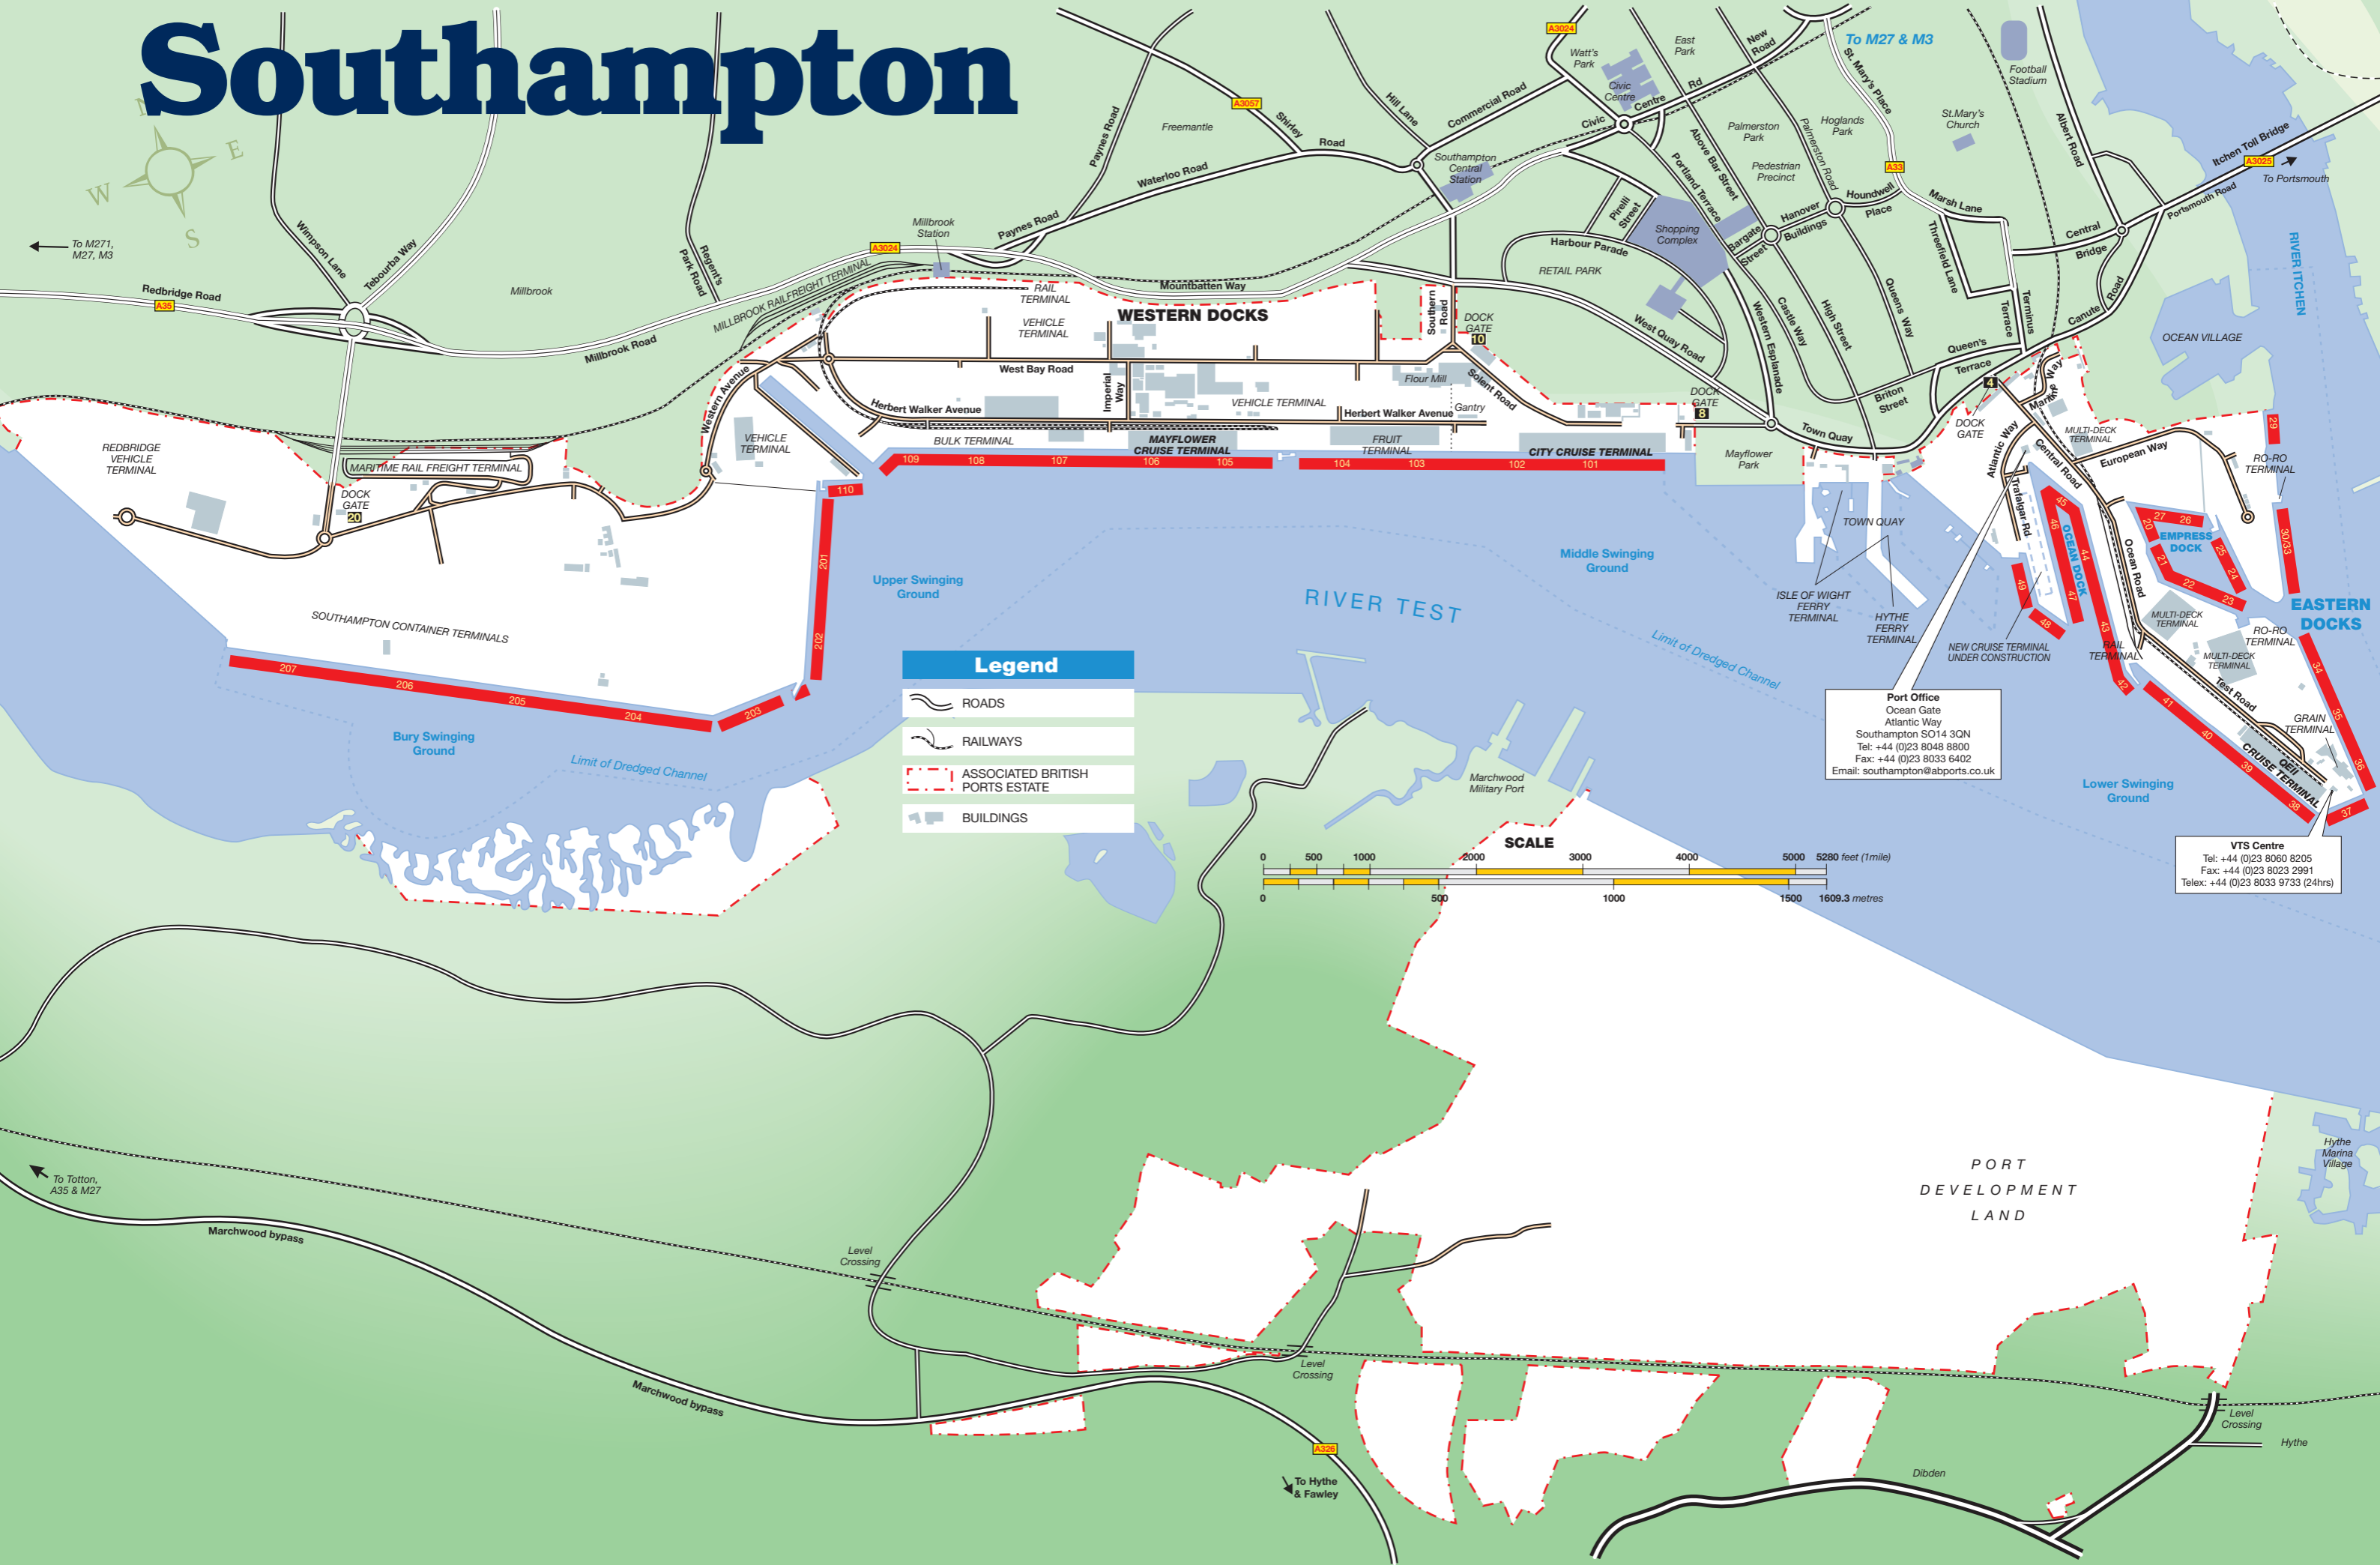

Southampton

Legend

- ROADS
- RAILWAYS
- ASSOCIATED BRITISH PORTS ESTATE
- BUILDINGS

Port Office
 Ocean Gate
 Atlantic Way
 Southampton SO14 3QN
 Tel: +44 (0)23 8048 8800
 Fax: +44 (0)23 8033 6402
 Email: southampton@abports.co.uk