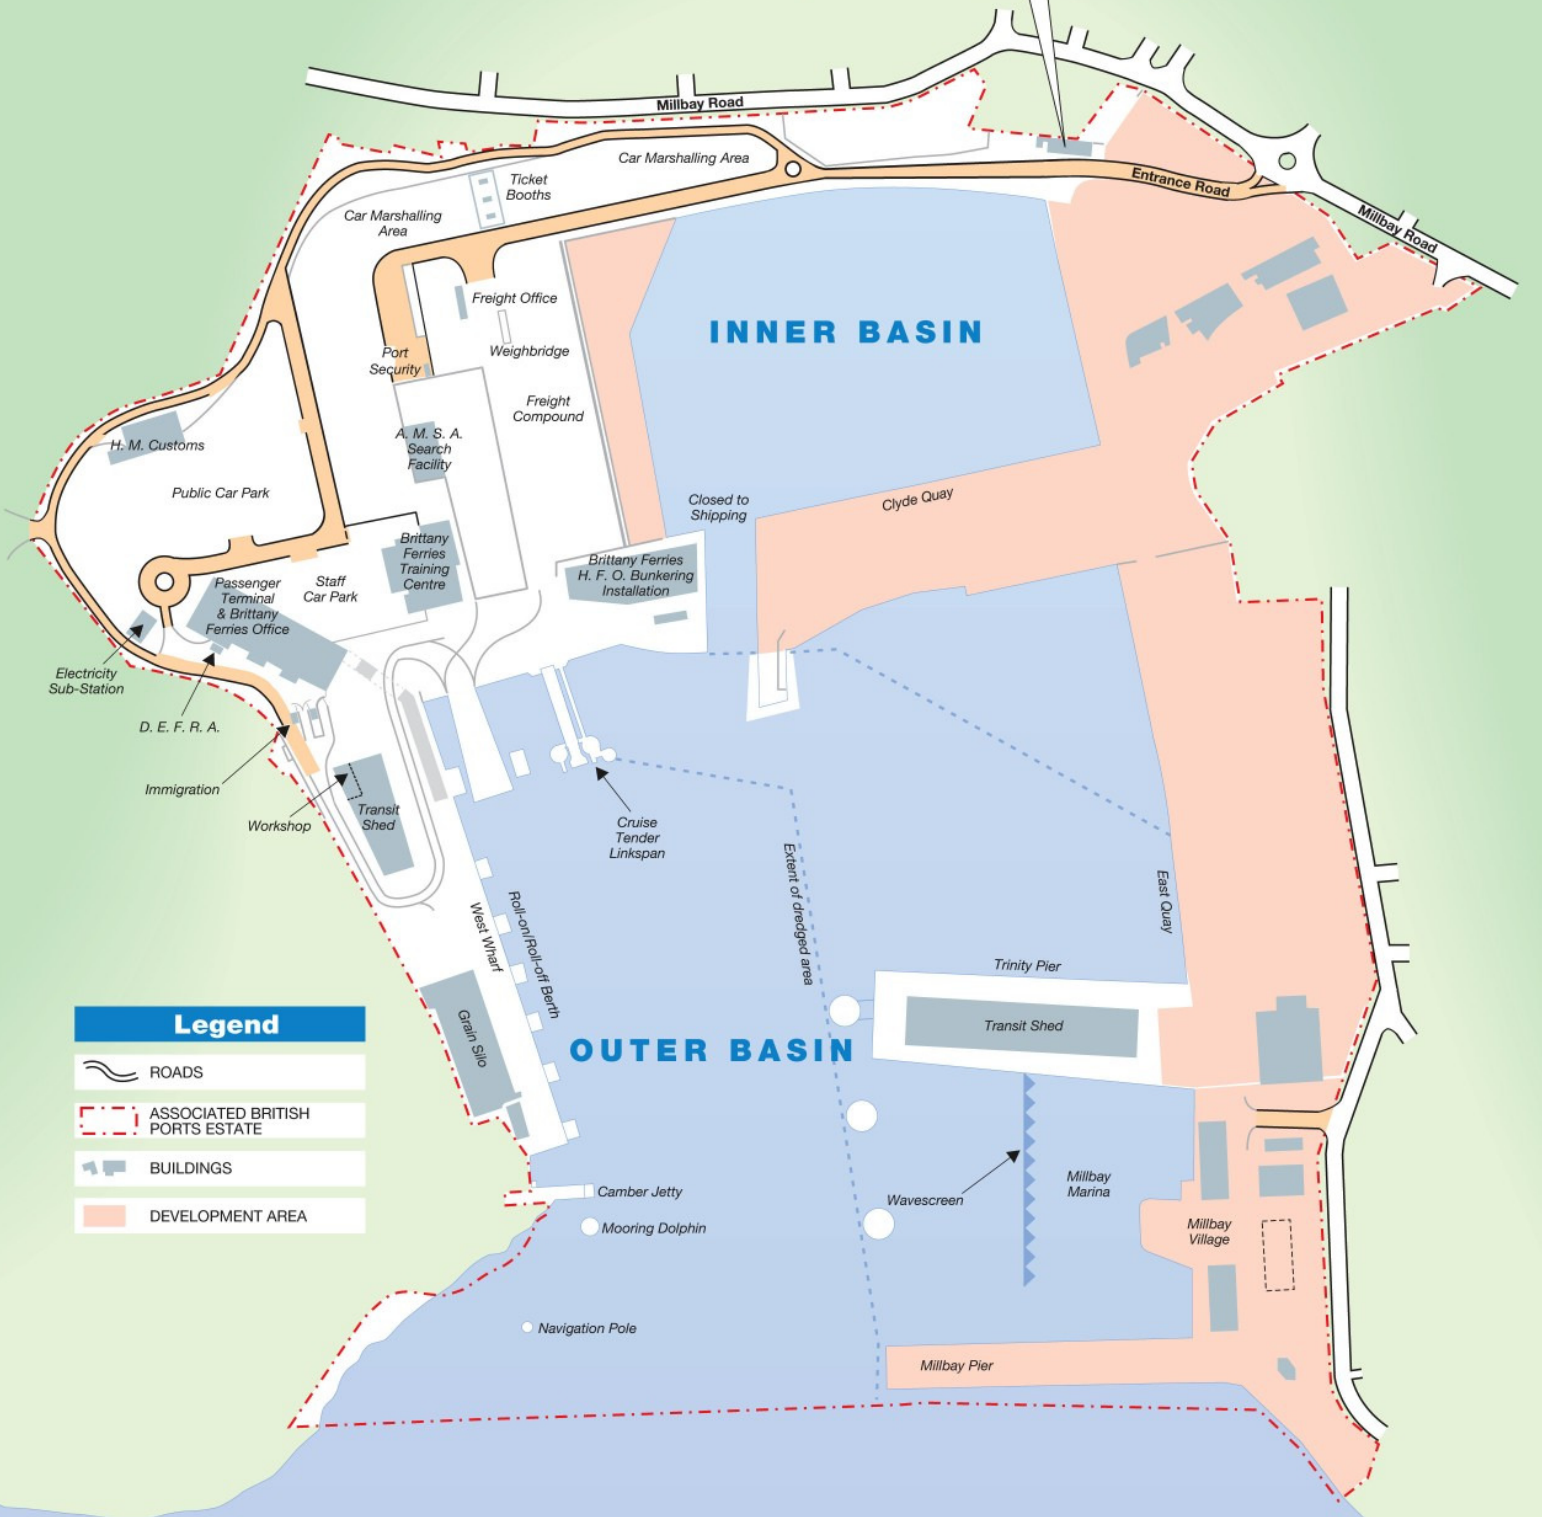

Port Office
 Millbay Docks
 Plymouth PL1 3EF
 Tel: +44 (0)1752 662 191
 Fax: +44 (0)1752 825 624
 Email: plymouth@abports.co.uk

Legend

- ROADS
- ASSOCIATED BRITISH PORTS ESTATE
- BUILDINGS
- DEVELOPMENT AREA