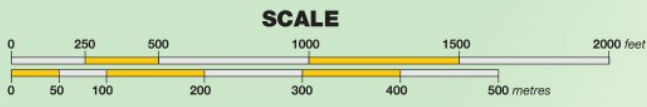

**Legend**

-  ROADS
-  ASSOCIATED BRITISH PORTS ESTATE
-  JUBILEE QUAY
-  LEISURE FACILITIES & HOUSING
-  FISH MARKET & PROCESSING
-  BUILDINGS

(Fleetwood is managed from Garston)  
**Port Office**  
 Dock Road, Garston  
 Liverpool L19 2JW  
 Tel: +44 (0)151 427 5971  
 Fax: +44 (0)151 494 3232  
 Email: fleetwood@abports.co.uk